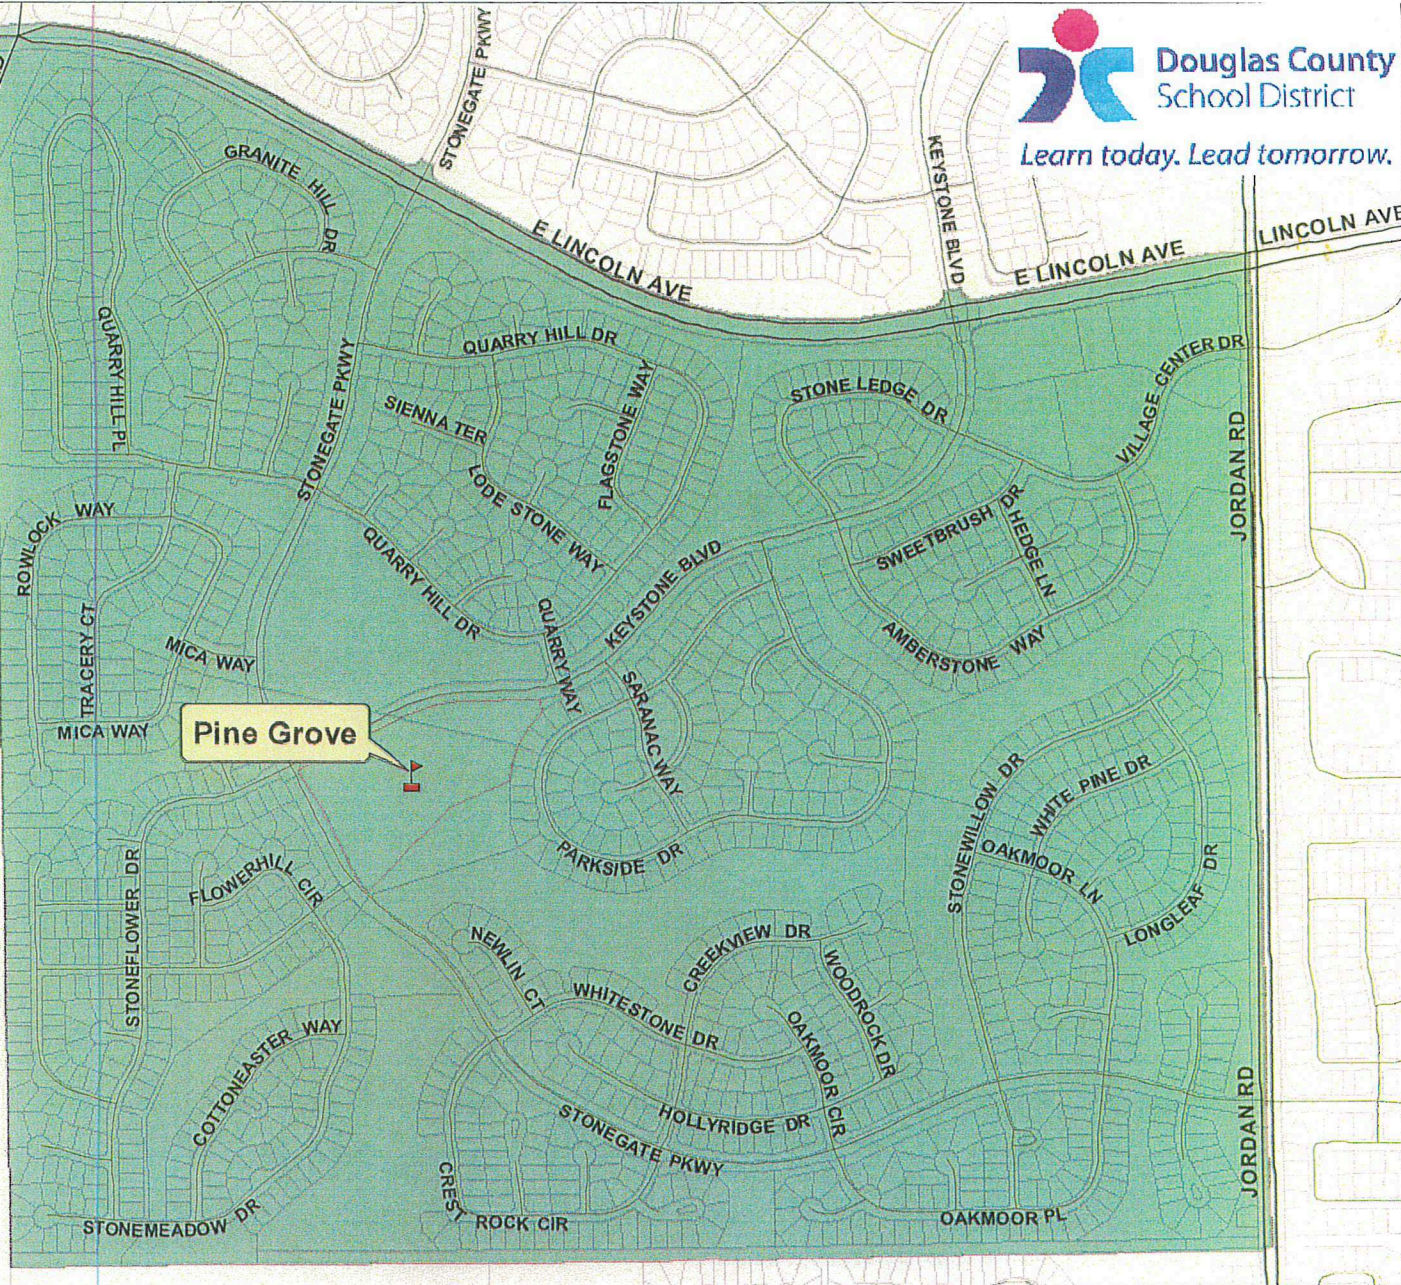

E LINCOLN AVE

CHAMBERS RD

Pine Grove Elementary School  
Attendance Boundary

Source Data:  
Parcel and Road Data  
Douglas County GIS Division,  
September, 2007  
Elbert County GIS Division, April,  
2007  
Aerials, DRCOG, April 2007

Any questions may be directed  
to:  
Planning Department  
Douglas County School District  
620 Wilcox Street  
Castle Rock, CO 80104  
303.387.0100

CHAMBERS RD

Additional Streets in the Enclave At Pine Grove Subdivision:

10747 to 10864 Hayloft Street

10805 to 10878 Wooden Pole Drive